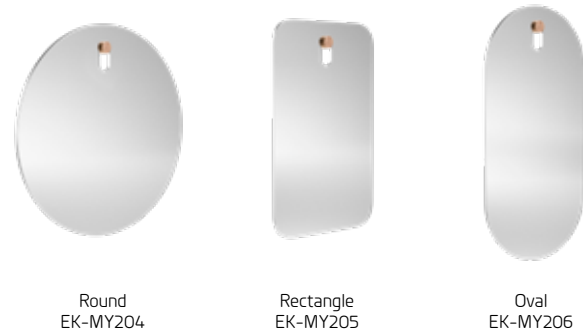

Oiled
EK-TF195

Smoked
EK-TF054

Black
EK-TF053

Cutting Board / Medium

BY WIRTH ENGELUND

Material Oak

Dimensions W300 x D250 x H20 mm

Nature
EK-CB200

Cutting Board / Big

BY WIRTH ENGELUND

Material Oak

Dimensions W500 x D300 x H20 mm

Nature
EK-CB201

Mirror You

BY WIRTH ENGELUND

Material Mirror glass, oak
 Dimensions Round: Ø 500mm
 Rectangle: W300 x H500 mm
 Oval: W300 x H600 mm

Toilet Paper Holder

BY WIRTH ENGELUND

Material Oak, leather
 Dimensions W130 x D70 x H150 mm

Bathroom Rack

BY WIRTH ENGELUND

Material Oak, metal
 Dimensions W100 x D110 x H470 mm

Toilet Paper Holder Metal

BY WIRTH ENGELUND

Material Leather, metal
 Dimensions W130 x D70 x H150 mm

Towel Rack

BY WIRTH ENGELUND

Material Oak, metal
 Dimensions W240 x D105 x H620 mm

Towel Hanger

BY WIRTH ENGELUND

Material Oak, leather
 Dimensions W250 x D70 x H220 mm