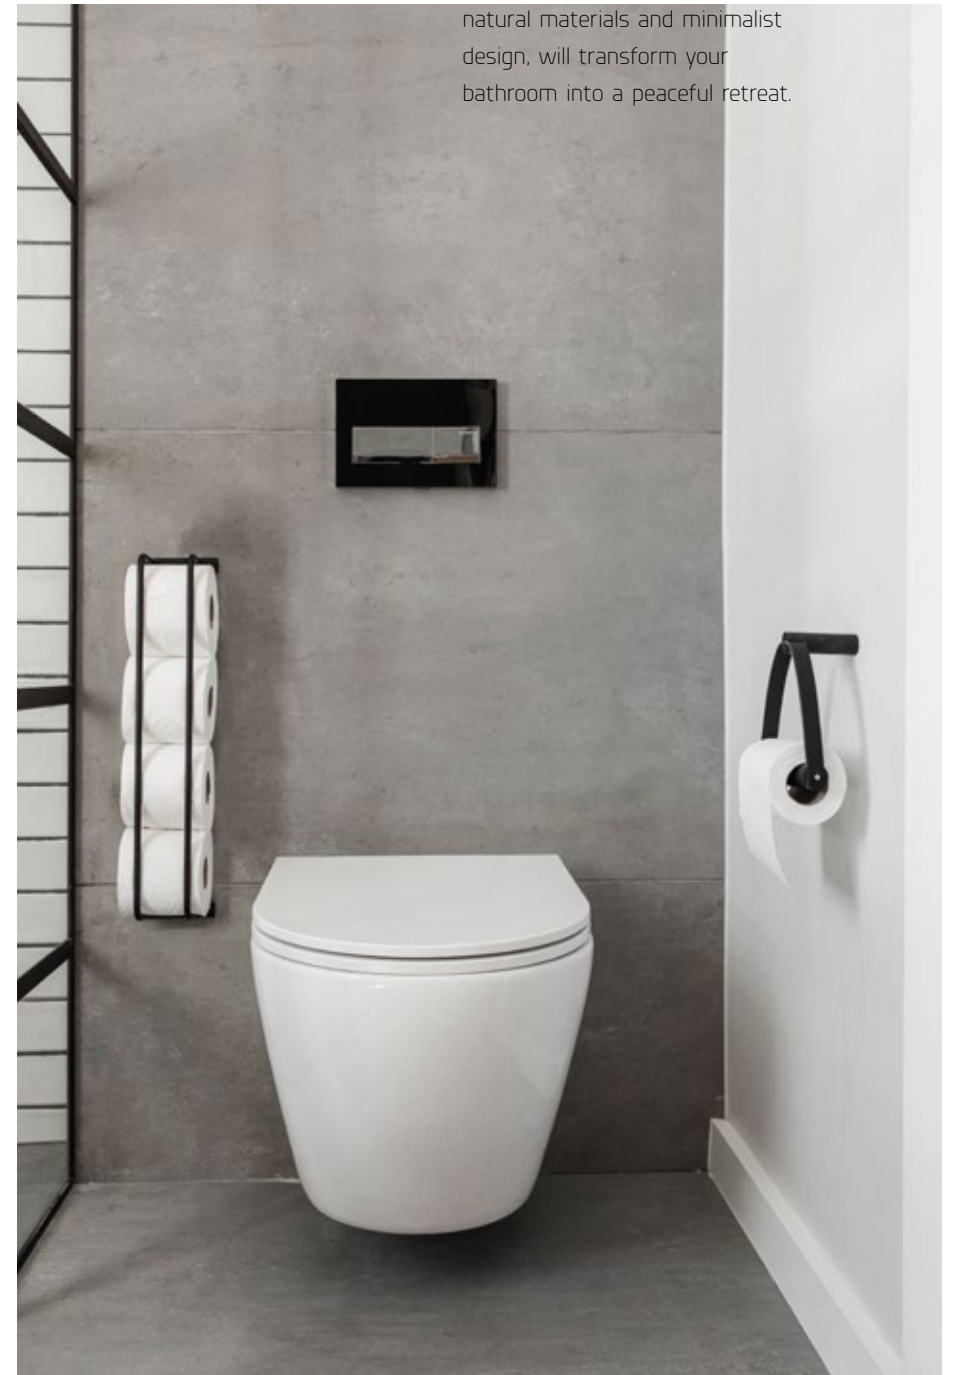

/11

Bathroom

12/

Mirror You / Round / EK-MY204 | Wood Knot Small / Oiled / EK-WK196
Towel Rack / Oiled / EK-TR191 | Scala Bench Small / Oiled / EK-SBS235

Towel Rack / Black / EK-TR193 | Scala Bench Small / Black / EK-SBS237 | Table Basket / EK-TB275

Bring the spa home. Our bathroom collection, with its natural materials and minimalist design, will transform your bathroom into a peaceful retreat.

/15

Toilet Paper Holder / Black / EK-TPH064 | Bathroom Rack / Black / EK-BR210