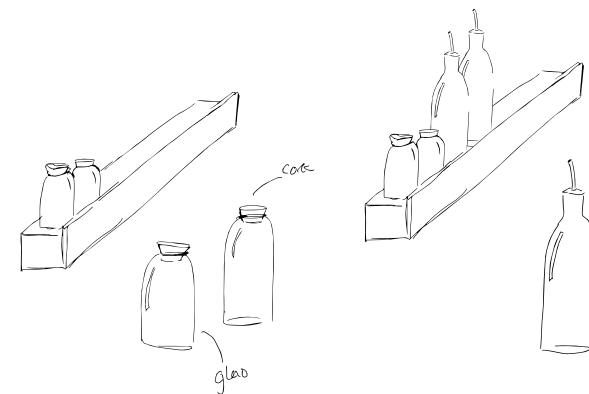

Kitchen

6/

8/

Add both practicality and elegance to your kitchen with our versatile design pieces. The Magnet Shelf combines a knife magnet with a handy shelf for cookbooks, spice jars, oil and vinegar bottles, and other small essentials. Its simple, timeless design fits any kitchen style, and with two sizes—40 cm and 60 cm—it's perfect for any space. All you need is a wall.

Magnet Shelf 40cm / Black / EK-MS185 | Spice Jar Small / EK-SJS257
Spice Jar Big / EK-SJL258 | Oil & Vinegar Bottle / EK-OVB259

Organise your spices in style with our new sleek jars, designed to add a visual story to your kitchen. Each Spice Jar and Oil & Vinegar Bottle is crafted from clear glass, allowing easy visibility of contents, and topped with a cork lid to keep everything fresh.

These jars fit perfectly on the Magnet Shelf, offering a neat and convenient storage solution for your spices and herbs. Use the shelf for knives and other kitchen essentials, making it the perfect pairing for a clutter-free, stylish kitchen.