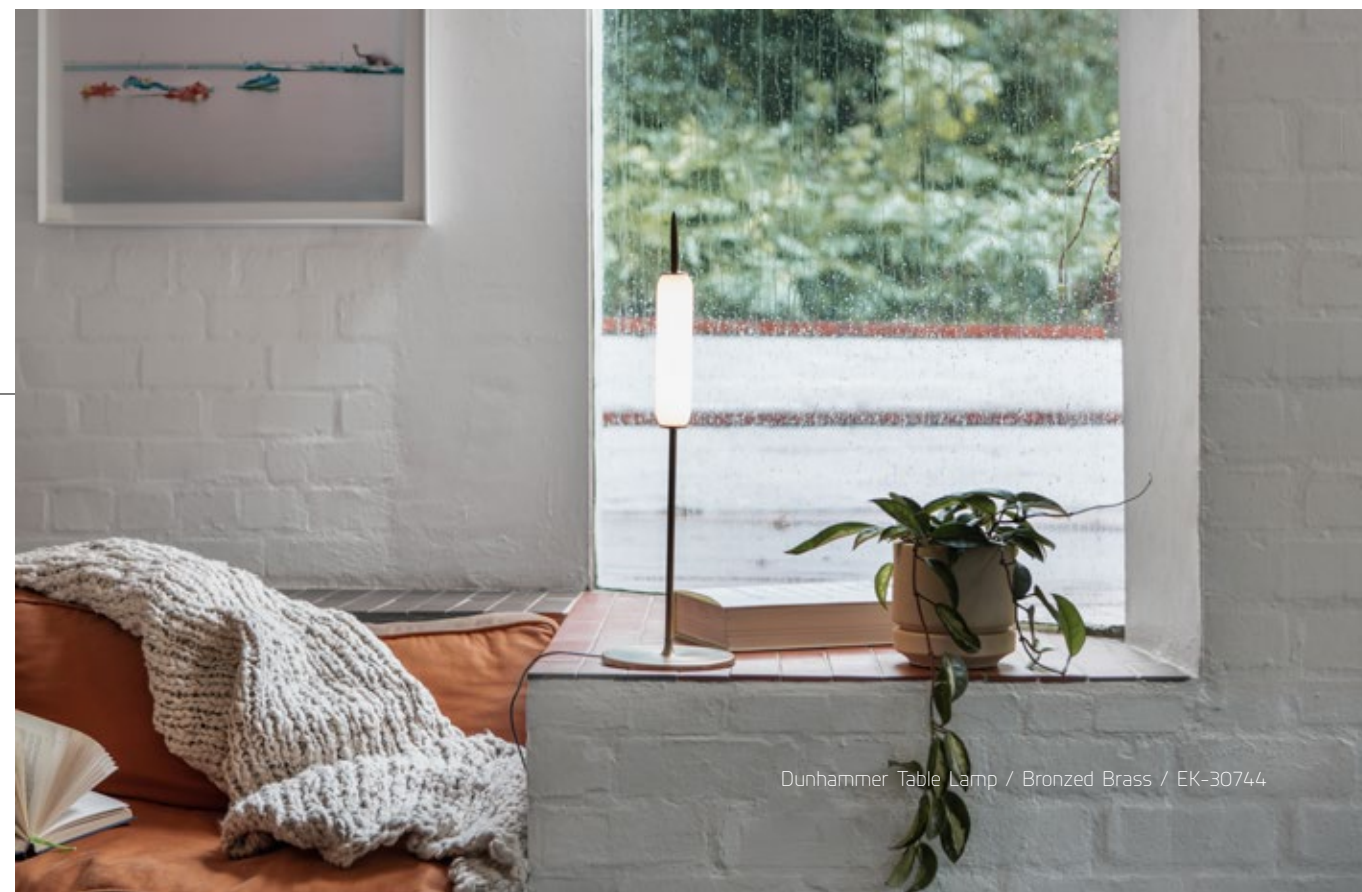

Dunhammer Table/Floor Lamp

BY TIMOTHY JACOB JENSEN STUDIOS

Material Anodised alu, glass, black fabric cord
Dimensions Table Lamp: W170 x H580 mm
Floor Lamp: W230 x H1430 mm
Bulb Table Lamp: 8W, 2700K
Floor Lamp: 10W, 2700K
Dimmable 3 options by touch
Cord Table Lamp: 2500 mm
Floor Lamp: 3500 mm

Dunhammer Table Lamp / Bronzed Brass / EK-30744