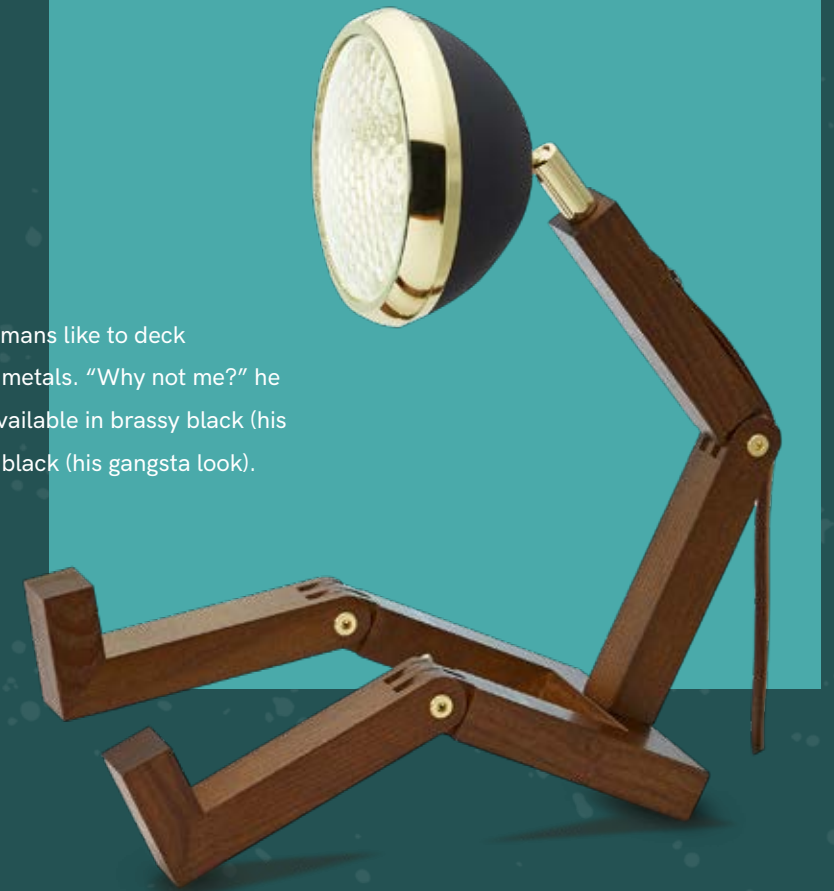

Give your little space explorer the perfect perch with the Norbitt Wall Mount! Norbitt loves a bird's-eye view, and with his magnetic mount, he'll feel like he's floating in space. Just snap him to the wall and let him light up your universe from his new favorite spot. Plus, his magnet has a secret: a groove to keep his charging cable neat and tidy.

MAGNETIC MAGIC

HELLO MR. WATTSON

Meet the iconic Mr. Wattson—a real charmer, right? But there's more to him than just good looks, and he's ready to spill the beans. 'You might not guess, but I've got a powerful LED bulb that lights up any room, plus 139 glass dimples that create a cosier atmosphere than your mom's best hug.' Easy now, Mr. Wattson! We believe you.

Nardo Gray | 12V-SWR-NG

Chiltern Green | 12V-SWR-CG

FLEXIBLE MR. WATTSON

Mr. Wattson's bendy body lets him live life on the edge. "What can I say? I'm a thrill-seeker!" We think your dangling legs are more "adorable" than "thrill-seeker," but we'll let you have your fun, Mr. Wattson.

Fashion Black | 12V-SWR-FB

METAL HEAD MR. WATTSON

Mr. Wattson noticed humans like to deck themselves out in shiny metals. "Why not me?" he thought. So, now he's available in brassy black (his bling look) and stealthy black (his gangsta look).