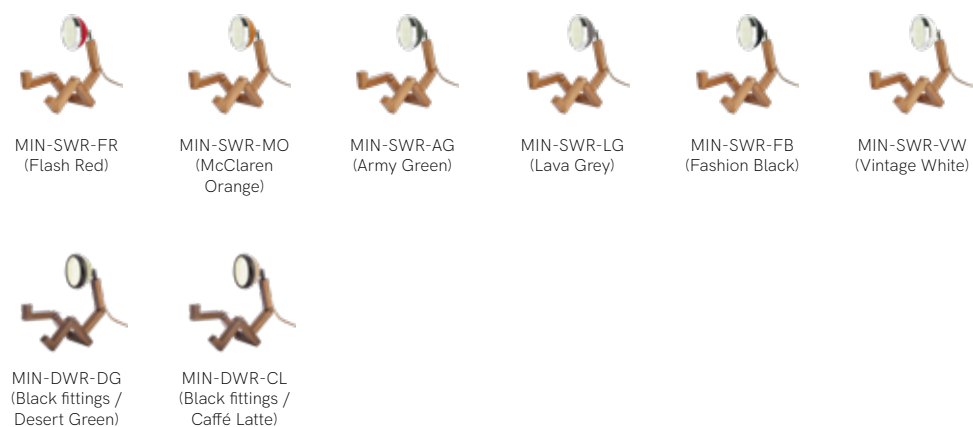

MINI WATTSON

BY SOYEE STUDIO

Material Ash Wood | Aluminum | Metal
MIN-DWR-DG / MIN-DWR-CL: Smoked Ash Wood | Aluminum | Metal
Dimensions W9 x D16,4 x H11~25,5cm
Bulb G4 LED chip (incl.)
Plug USB-A
Adaptor 5V-1A (not incl.)
Cable 0,9m Cotton Brown
Switch N/A (USB activated)