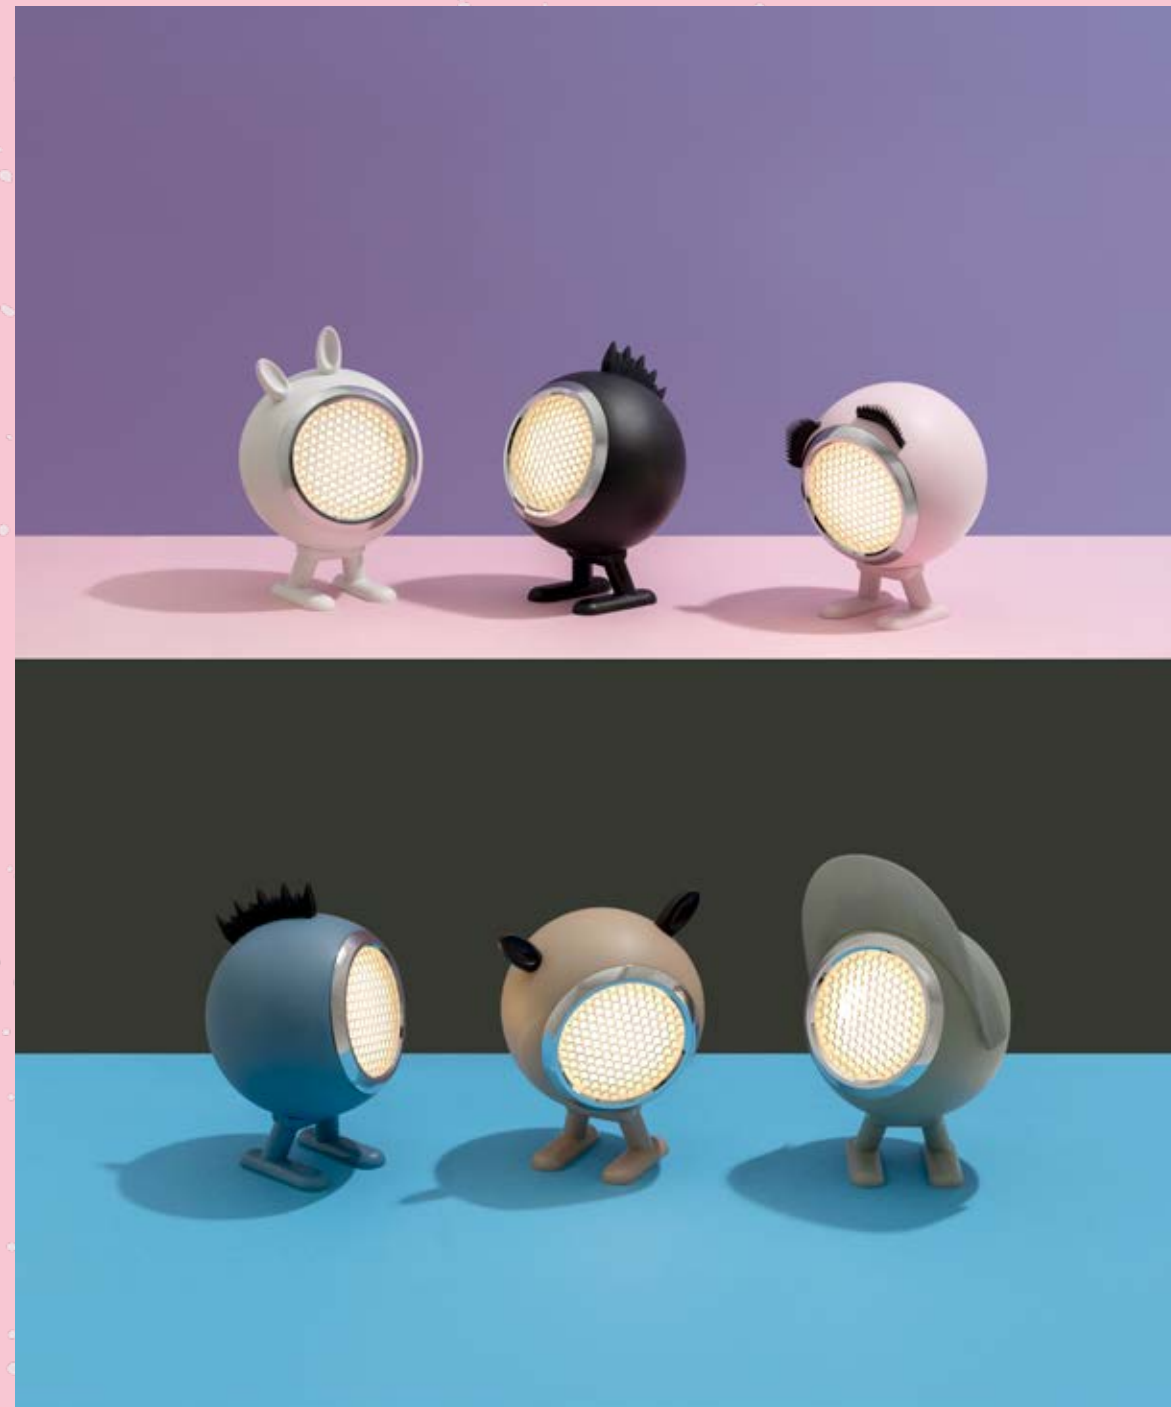

NEW BLING, WHO 'DIS?

Norbitt now comes with a fun twist—customise it with a peak cap, cute ears, a mohawk, or even eyelashes! It's easy-peasy: snap on accessories to transform Norbitt into a rock 'n roll rebel, give him a chill sunny-day vibe, add playful ears, or go all out with eclectic eyelashes for a fabulously stylish look.