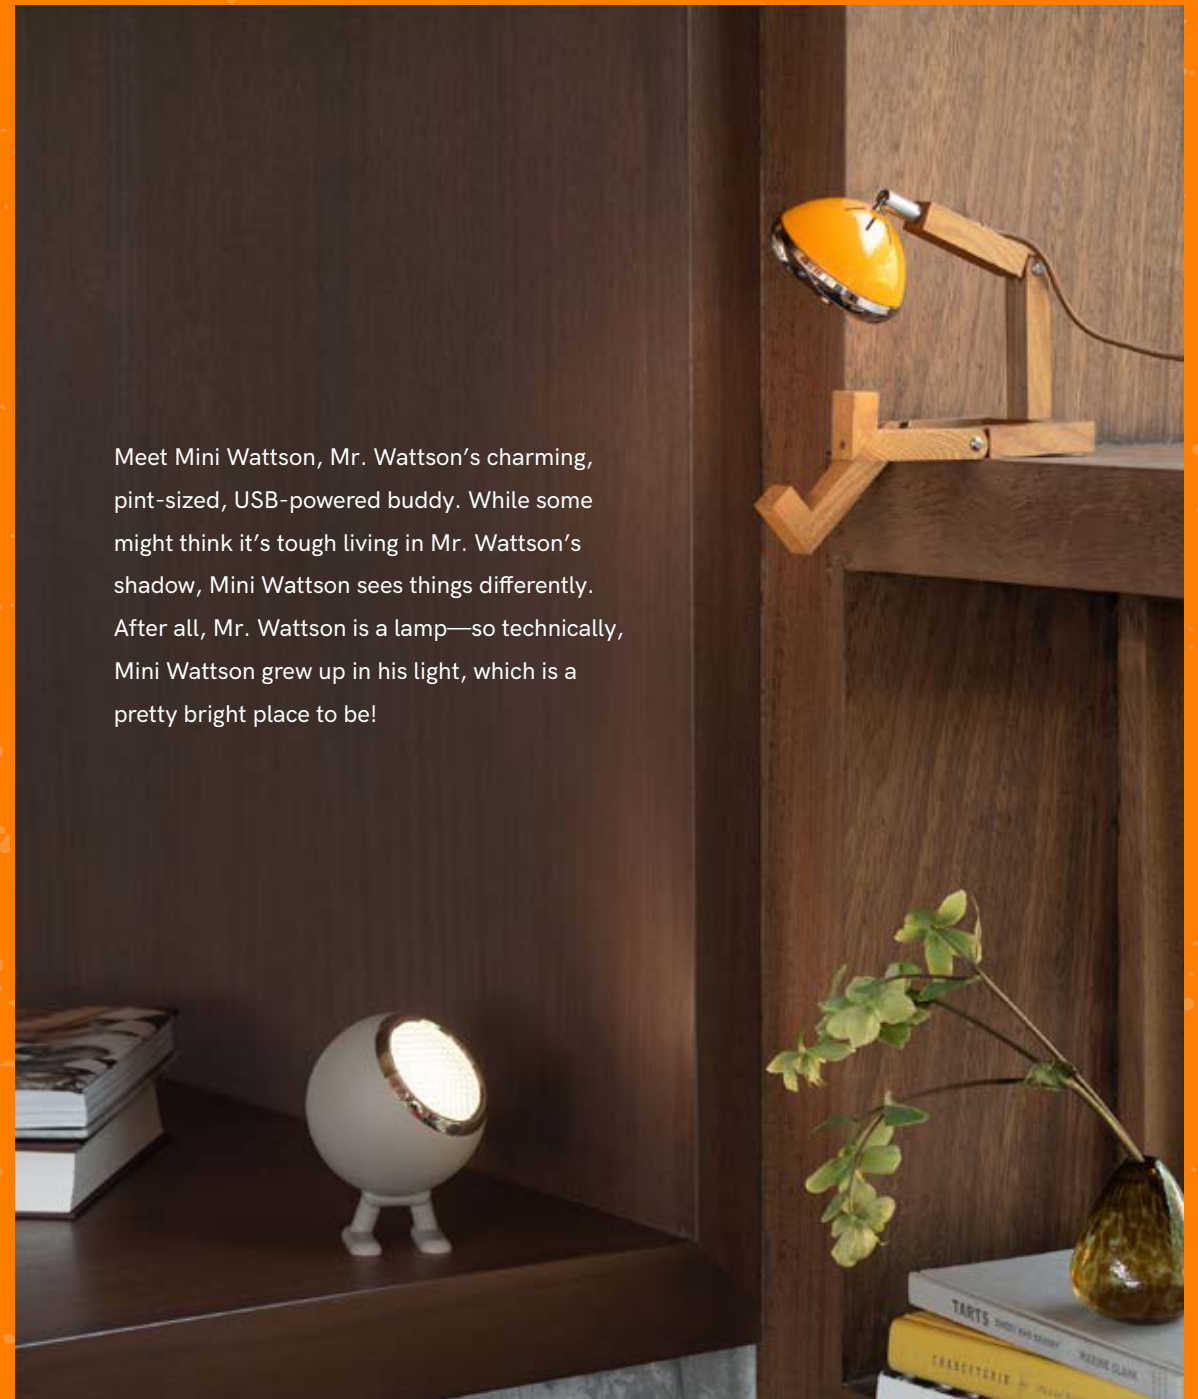

Give your little space explorer the perfect perch with the Norbitt Wall Mount! Norbitt loves a bird's-eye view, and with his magnetic mount, he'll feel like he's floating in space. Just snap him to the wall and let him light up your universe from his new favorite spot. Plus, his magnet has a secret: a groove to keep his charging cable neat and tidy.

Brass Matt Black | 12V-DWR-BMB

A COLOUR FOR FOR

**EVERY
CORNER**

HEY LOOK IT'S MINI ME

Café Latte | MIN-DWR-CL

Meet Mini Wattson, Mr. Wattson's charming, pint-sized, USB-powered buddy. While some might think it's tough living in Mr. Wattson's shadow, Mini Wattson sees things differently. After all, Mr. Wattson is a lamp—so technically, Mini Wattson grew up in his light, which is a pretty bright place to be!