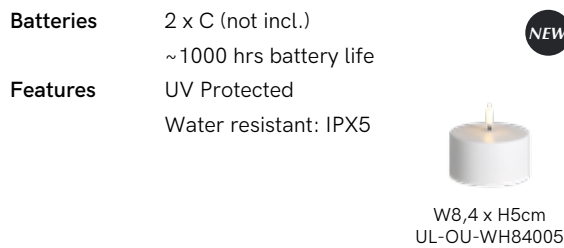

Outdoor Collection

OUTDOOR PILLARS

Material ABS Plastic
Colour Sandstone / White
Texture Plain
Batteries 2 x C (not incl.)
~1000 hrs battery life
Features UV Protected
Water resistant: IPX4

Batteries 2 x D (not incl.)
~2500 hrs battery life
Features UV Protected
Water resistant: IPX5

SPEAR OUTDOOR CANDLEHOLDER

Material Galvanised 6mm iron
Colour Matte Black
Suitable for W7,8cm Outdoor Pillars