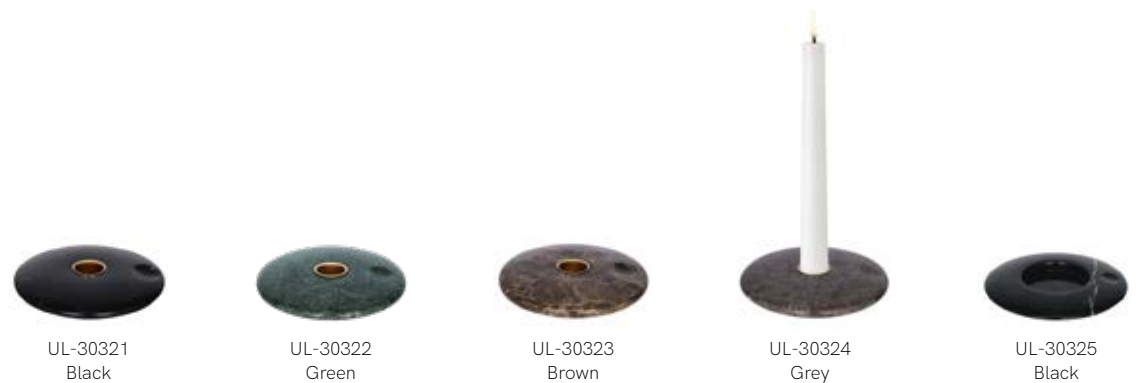

CHAMBER (STANDARD TAPER / PILLAR 5CM)

Designer Philip Bro
Material Marble & Brass / Marble
Dimensions W11,6 x H2,3cm