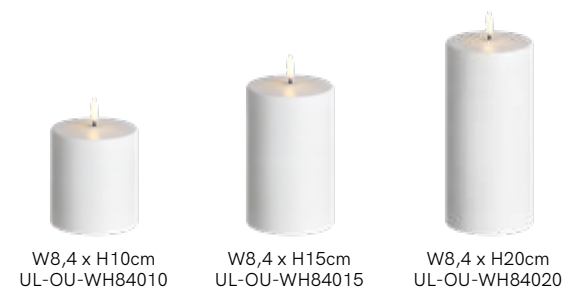

Outdoor Collection

OUTDOOR PILLARS

Material ABS Plastic
Colour Sandstone / White
Texture Plain
Batteries 2 x C (not incl.)
~1000 hrs battery life
Features UV Protected
Water resistant: IPX4

Batteries 2 x D (not incl.)
~2500 hrs battery life
Features UV Protected
Water resistant: IPX5

SPEAR OUTDOOR CANDLEHOLDER

Material Galvanised 6mm iron
Colour Matte Black
Suitable for W7,8cm Outdoor Pillars