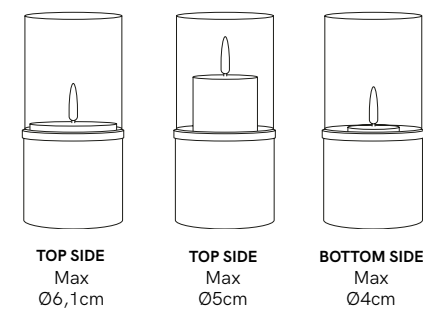

### MARBLE LANTERN

**Material** Marble, Glass, Metal  
**Dimensions** W8 x H17cm

One lantern, three candle sizes:

*Please note: This product is made from natural material which may vary.*