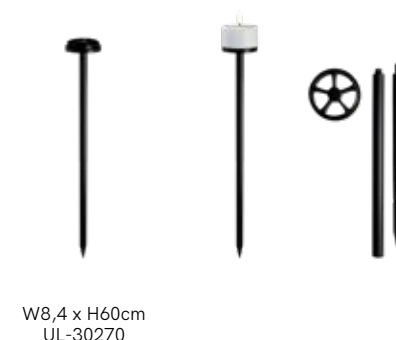

OUTDOOR SPIKE WITH BASE NEW

Material Galvanized 6mm iron
Colour Matte Black

Suitable for W8,4cm Outdoor Pillars
*Candle not incl.