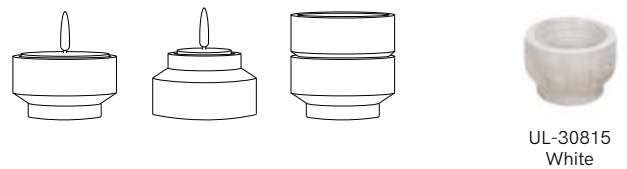

ALABASTER (PILLAR 5,8CM/TEALIGHT)

Material Alabaster
Dimensions W8 x H5 cm