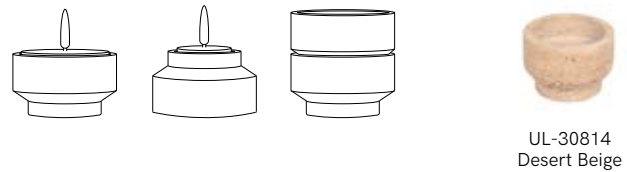

TRAVERTINE (PILLAR 5,8CM/TEALIGHT)

Material Travertine
Dimensions W8 x H5 cm